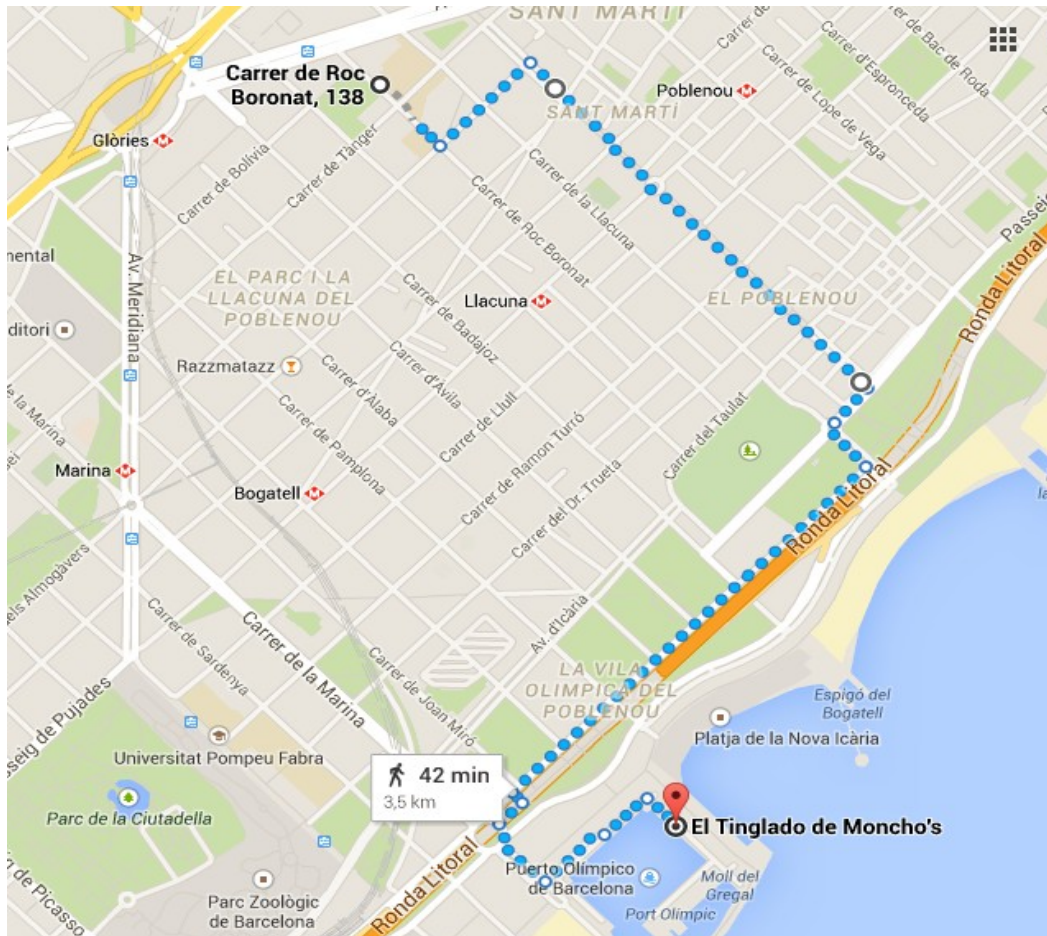

Map of Barcelona

Welcome Reception, Monday 17th, 20:00

El Tinglado de Moncho's, Moll del Gregal, Barcelona

Location of the restaurant

Suggested route (walking) – Starting at 19:00 from UPF