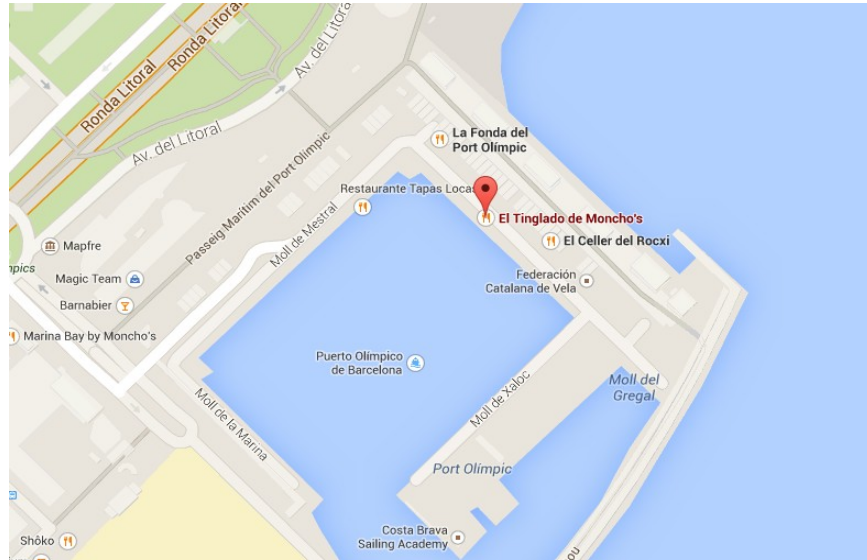

Map of Barcelona

Welcome Reception, Monday 17th, 20:00

El Tinglado de Moncho's, Moll del Gregal, Barcelona

Location of the restaurant

Suggested route (walking) – Starting at 19:00 from UPF